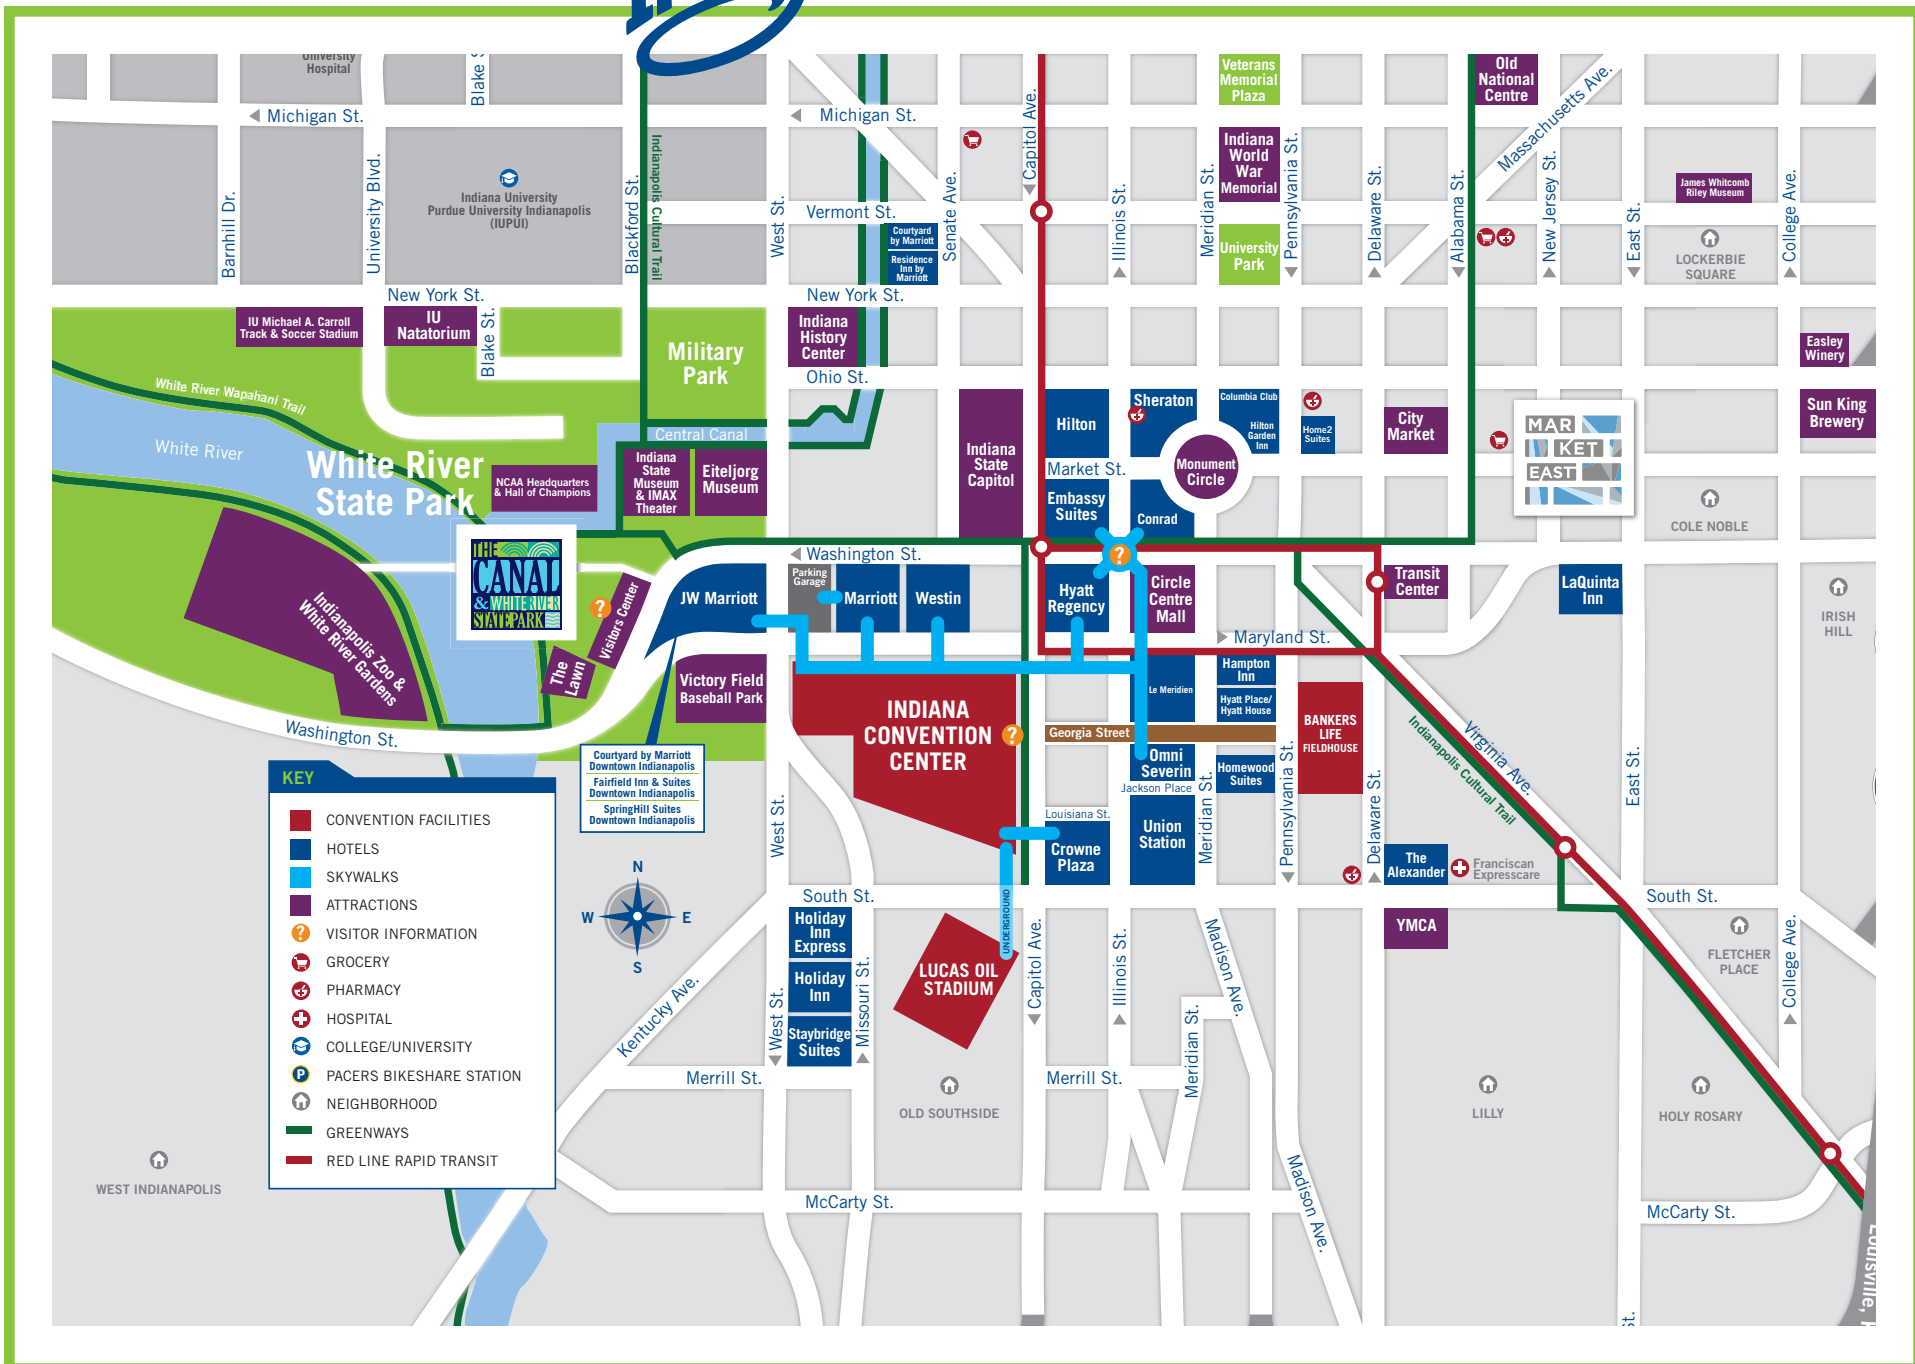

Indy DOWNTOWN INDIANAPOLIS

- KEY**
- CONVENTION FACILITIES
 - HOTELS
 - SKYWALKS
 - ATTRACTIONS
 - VISITOR INFORMATION
 - GROCERY
 - PHARMACY
 - HOSPITAL
 - COLLEGE/UNIVERSITY
 - PACERS BIKESHARE STATION
 - NEIGHBORHOOD
 - GREENWAYS
 - RED LINE RAPID TRANSIT